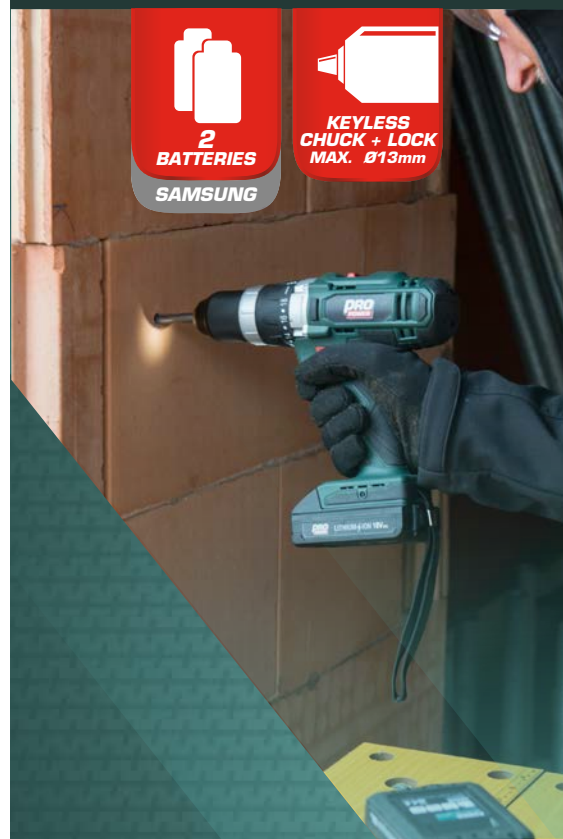

IMPACT DRILL POWP8060

KLOPBOORMACHINE - PERCEUSE À PERCUSSION
SCHLAGBOHRMASCHINE - TALADRO PERCUTOR - TRAPANO PERCUSSIONE

POWERPLUS

**PRO
POWER**

RATED VOLTAGE	18V _{DC}
ROTATION SPEED	0-400/0-1400min ⁻¹
STROKES PER MINUTE	0-6400/0-22400
BATTERY CAPACITY	2000mAh
MAX. TORQUE	50Nm
TORQUE POSITIONS	18+2
FEATURES	<ul style="list-style-type: none"> • 2 speed settings • Battery level indicator • LED worklight • Wrist strap • Soft grip
INCLUDED	<ul style="list-style-type: none"> • 1x drill/screwdriver • 2x battery LI-ION Samsung • 1x charger • 1x manual • 1x BMC 

LED BATTERY LEVEL INDICATION

SINGLE SLEEVE KEYLESS CHUCK
max. Ø13mm

2 SPEED SELECTOR

AVAILABLE APRIL 2018

IMPACT DRILL 18V

This 18V impact drill has a high torque of 50Nm for a wide range of applications. To select the optimal speed, the double speed setting can be set between 0-6400min⁻¹ or between 0-22400min⁻¹. The 13mm single sleeve keyless chuck has a lock function so the chuck is properly tightened during the job.

The impact drill with LED worklight comes with two Samsung 2000mAh batteries. That way there is always another battery at hand to keep working. A helpful battery status indicator will show when it's time to change battery and reload.

For an optimal user comfort and grip, the impact drill is equipped with a wrist strap and soft grip.

POWERPLUS

Pro Power is especially designed to meet the demands of a professional. The superior quality tools deliver a high performance and can handle the most challenging tasks. With Pro Power you can be sure of extremely durable and reliable tools.