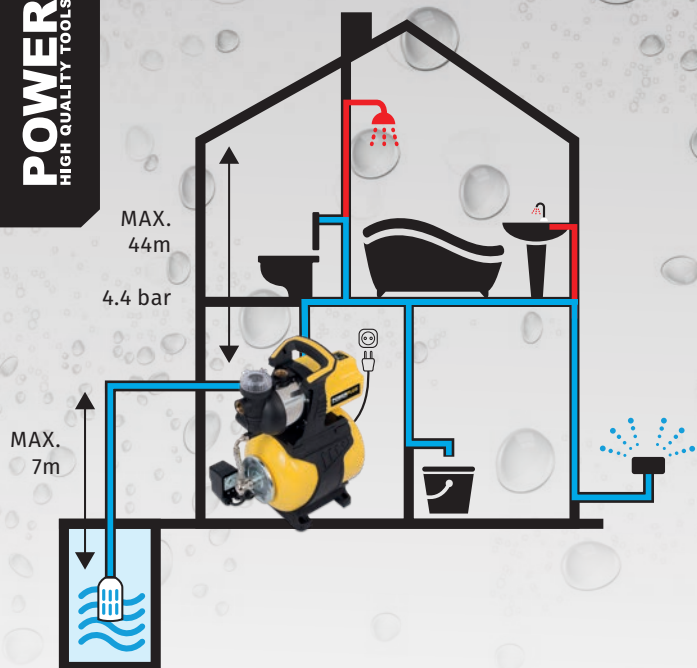

POWERPLUS
HIGH QUALITY TOOLS

POWXG9573

POWERPLUS PRESSURE PUMP 1000W

HYDROFOORGROEP
GROUPE HYDROPHORE
DRUCKPUMPE
BOMBA DE PRESIÓN

IMPORTANT FEATURES

1000
WATT

MAX.
PRESSURE HEIGHT
44m

TANK
CAPACITY
19L

3500
l/h

1. WATER INLET

WATERINGANG
ENTRÉE D'EAU
WASSEREINGANG
ENTRADA DE AGUA

2. WATER OUTLET

WATERUITGANG
SORTIE D'EAU
WASSERAUSGANG
SALIDA DE AGUA

3. 19L METAL TANK

METALEN TANK
RÉSERVOIR MÉTALLIQUE
METALLTANK
TANQUE DE METAL

4. CARRYING HANDLE

DRAAGHANDVAT
POIGNÉE DE TRANSPORT
TRAGEGRIF
ASA PARA TRANSPORTE

5. BUILT-IN FILTER

INGEBOUWDE FILTER
FILTRE INTÉGRÉ
EINGEBAUTER FILTER
FILTRO INCORPORADO

6. ON/OFF SWITCH

AAN-/UITSCHAKELAAR
INTERRUPTEUR MARCHÉ/ARRÊT
EIN-/AUSSCHALTER
INTERRUPTOR DE ENCENDIDO/
APAGADO

The POWXG9573 with built-in filter effortlessly draws water from a maximum suction depth of 7m and delivers it up to a maximum pressure height of 44m.

TECHNICAL SPECIFICATIONS POWXG9573		Features	Box content	Symbols
Rated voltage-frequency	230V~ 50Hz	<ul style="list-style-type: none"> Built-in filter 19L metal tank Pressure switch Carrying handle Stainless steel covered nylon pump head 	1x pressure pump	   
Rated power	1000W		1x manual	
Max. pressure height	44m		1x key	
Max. suction depth	7m			
Flow rate	3500 l/h			
Max. water temperature	35°C			
Clean/dirty water	Clean			
Cable	1.2m			