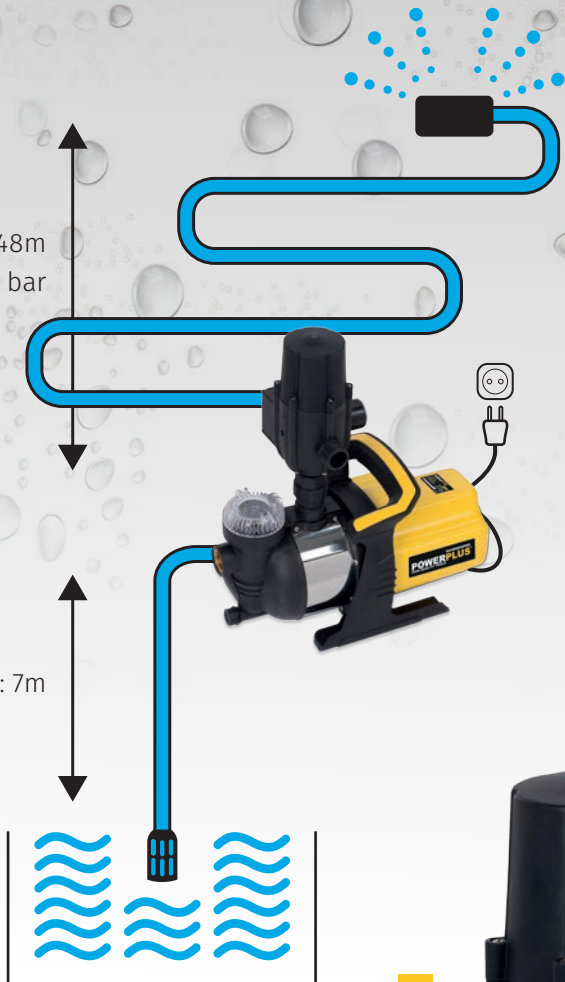

GARDENPRO
POWERPLUS
HIGH QUALITY TOOLS

MAX: 48m
4.8 bar

MAX: 7m

POWXG9565

POWERPLUS GARDEN PUMP 1200W

TUINPOMP
POMPE DE JARDIN
GARTENPUMPE
BOMBA DE JARDÍN

IMPORTANT FEATURES

1200
WATT

MAX.
PRESSURE HEIGHT
48m

MAX.
SUCTION DEPTH
7m

3800
L/H

1. AUTOMATIC PUMP CONTROL

AUTOMATISCHE POMPSTURING
AUTOMATISCHE PUMPENSTEUERUNG
CONTROL AUTOMÁTICO PARA BOMBA DE AGUA
RÉGULATEUR AUTOMATIQUE DE PRESSION

3 YEAR
WARRANTY

AVAILABLE FEBRUARY 2017

GARDEN PUMP POWXG9565

This impressive 1200W garden pump effortlessly pumps water at a flow rate of up to 3800l/h and guarantees a fast and convenient irrigation. It can draw water at a maximum suction depth of 7m and can deliver it at a maximum pressure height of 48m.

The POWXG9565 is equipped with a built-in filter and an automatic controller. The pump will automatically turn on when a tap is opened and shut down when the tap is closed.

TECHNICAL SPECIFICATIONS POWXG9565		Features	Box content	Symbols
RATED VOLTAGE-FREQUENCY	230V~ 50Hz	<ul style="list-style-type: none"> Built-in filter Automatic pump control Carrying handle Stainless steel covered nylon pump head 	1x Garden pump	   
POWER	1200W		1x Manual	
MAX. PRESSURE HEIGHT	48m		1x Key	
MAX. SUCTION DEPTH	7m			
FLOW RATE	3800 l/h			
MAX. WATER TEMPERATURE	35°C			
CLEAN/DIRTY WATER	Clean			
CABLE	1.2m			