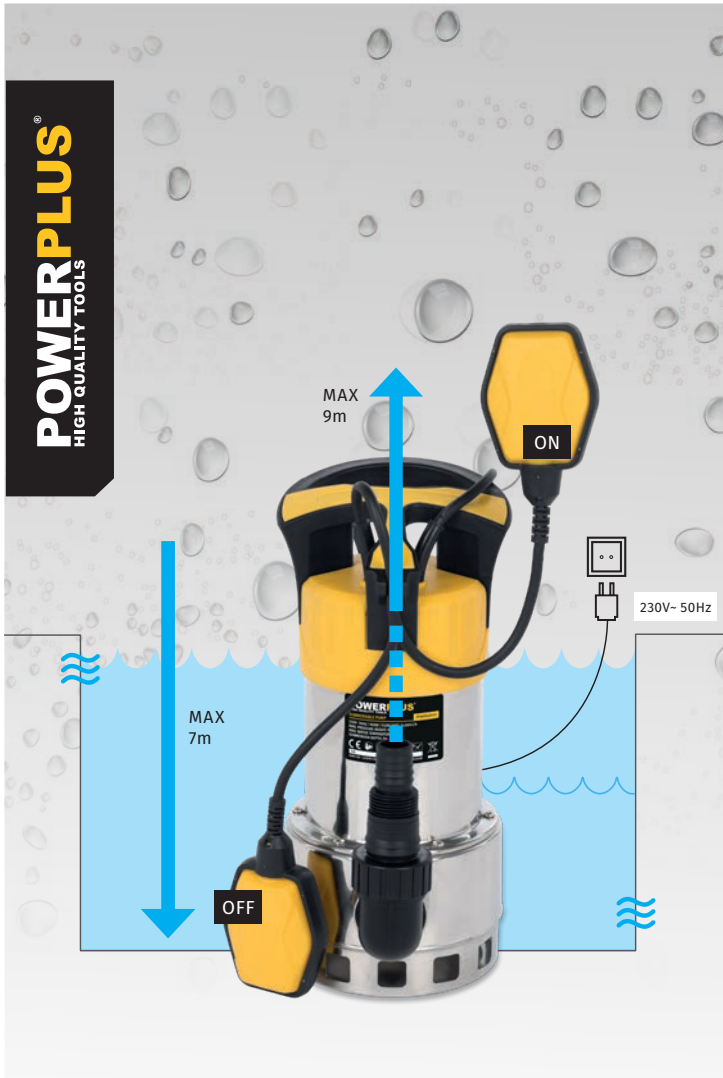

POWERPLUS
HIGH QUALITY TOOLS

POWXG9535

POWERPLUS SUBMERSIBLE PUMP 900W

DOMPEL POMP
POMPE SUBMERSIBLE
TAUCHPUMP
BOMBA SUMERGIBLE

IMPORTANT FEATURES

900
WATT

MAX.
PRESSURE HEIGHT
9m

MAX.
SUBMERSIBLE DEPTH
7m

14.000
L/H

- 1. FLOATING SWITCH**
DRIJVENDE SCHAKELAAR
INTERRUPTEUR FLOTTANT
TREIBENDE SCHALTER
BOTÓN FLOTANTE

- 2. WATER INLET**
WATERINGANG
ENTRÉE D'EAU
WASSEREINGANG
ENTRADA DE AGUA

- 3. WATER OUTLET**
WATERUITGANG
SORTIE D'EAU
WASSERAUSGANG
SALIDA DE AGUA

3 YEAR
WARRANTY

SUBMERSIBLE PUMP POWXG9535

This 900W dirty water pump, with a stainless steel housing is ideal for pumping water out of a cellar. It can be used everywhere, where water needs to be moved from one place to another. (i.e. to empty a swimming pool) In order to provide freedom of work and to guarantee flexibility, this submersible pump is supplied with an electric cable of 10 meters. The maximum flow capacity is 14000 l/h. The adjustable float switch makes it possible to choose your ideal starting moment for this pump. Water can be delivered up to 9 meters high. It can be pumped up from 7 meters deep. The maximum water temperature is 35°C.

TECHNICAL SPECIFICATIONS POWXG9535		Features	Box content	Symbols
RATED VOLTAGE-FREQUENCY	230V~ 50Hz	<ul style="list-style-type: none"> • 10m electric cable (RN-F) with earthed plug • Carrying handle • Floating switch • Stainless steel tank 	1x Submersible pump	 
POWER	900W		1x Manual	
MAX. PRESSURE HEIGHT	9m			
MAX. SUBMERSIBLE DEPTH	7m			
FLOW RATE	14.000 l/h			
MAX. WATER TEMPERATURE	35°C			
CABLE	10m			
MAX. GRAIN SIZE	35mm			
WATER TYPE	Dirty			