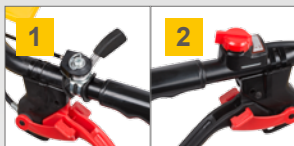

3
YEAR
WARRANTY

5

3

4

1

2

- 1. THROTTLE LEVER**
GASHENDEL // LEVIER D'ACCÉLÉRATEUR
GASGRIF // PALANCA DE REGULADOR
- 2. ON-OFF SWITCH**
AAN-/UITSCHAKELAAR // INTERRUPTEUR MARCHE/ARRÊT
EIN-/AUSSCHALTER // INTERRUPTOR DE ENCENDIDO/APAGADO
- 3. REVERSE LEVER**
HENDEL VOOR ACHTERUIT // LEVIER DE MARCHE ARRIÈRE
HEBEL FÜR RÜCKWÄRTS // PALANCA DE MARCHA HACIA ATRÁS
- 4. FORWARD LEVER**
HENDEL VOORUIT // LEVIER MARCHE AVANT
HEBEL NACH VORN // PALANCA DE MARCHA HACIA ADELANTE
- 5. BUMPER**
BUMPER // PARE-CHOC // STOSSFÄNGER // PARACHOQUES
- 6. DEPTH REGULATOR**
DIEPTEREGELING // DISPOSITIF DE TERRAGE
TIEFENEINSTELLUNG // REGULADOR DE PROFUNDIDAD
- 7. STEEL FENDER**
STALEN SPATBORD // GARDE-BOUE EN ACIER
STAHLSCHUTZBLECH // GUARDABARROS DE ACERO

6

8

WHEEL TRACTION

FORWARD / REVERSE LEVER

4 REINFORCED STEEL KNIVES

- OHV ENGINE
- HIGH TURBO POWER OUTPUT
- EXCELLENT PERFORMANCE
- STRONGER TORQUE
- LOW VIBRATION
- EASY START
- REDUCED EMISSION

use with fuel type
95 | 98 | E10

OIL NOT INCLUDED

LWA
96 dB

GARDENPRO®
POWERPLUS®
HIGH QUALITY TOOLS

3 YEAR WARRANTY

AVAILABLE APRIL 2015

CULTIVATOR 196cc - POWXG7216

This cultivator has a powerful eco driver turbo engine of 196cc so you can tackle any big garden, without worrying about extension cords or electricity. It has 4 reinforced steel knives and is easy to handle thanks to a forward and reverse lever. Without any effort you can adjust the cultivating depth from 150mm up till 300mm. With this cultivator you can quickly and efficiently cultivate the ground, loosen and aerate the soil, dig up weeds or mix in fertilisers or compost. The result is a rich soil that is perfect for your vegetable garden, planting beds or lawn.