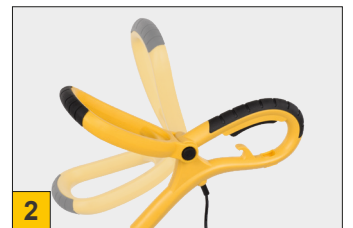

POWERPLUS
HIGH QUALITY TOOLS

INTELLIGENT THREAD LENGTHENING SYSTEM (PATENTED)

- TIME SAVING
- FULL SELF ADJUSTMENT OF WIRE LENGTH
- 30% LONGER CUTTING CAPACITY

+ 1x SPOOL POWACG1152
(mounted on trimmer)

Ø1.4mm / 5m (double thread)

POWXG30033

GRASS TRIMMER

400W - 270mm

GRATRIMMER
COUPE-BORDURE
RASENTRIMMER
CORTABORDES

5 400338 067082 >

IMPORTANT FEATURES

400
WATT

10000
min⁻¹

Ø270
mm

3
YEAR
WARRANTY

- 1 SOFT GRIP**
ZACHTE HANDGRIEP
POIGNÉE À REVÊTEMENT SOUPLE
SOFTGRIFF
EMPUÑADURA BLANDA
- 2 ADJUSTABLE AUXILIARY HANDLE**
INTELLEBARE HULPHANDGRIEP
POIGNÉE SUPPLÉMENTAIRE RÉGLABLE
EINSTELLBARER ZUSATZGRIFF
MANGO AUXILIAR AJUSTABLE
- 3 CABLE RELIEF**
TREKONTLASTING KABEL
GUIDE-CÂBLE
KABELSICHERUNG
SOSTENEDOR DEL CABLE
- 4 TELESCOPIC ALUMINIUM SHAFT**
TELESCOPISCHE ALUMINIUM SCHACHT
ARBRE TÉLESCOPIQUE EN ALUMINIUM
AUSZIEHBARER ALUMINIUM SCHACHT
EJE DE ALUMINIO TELESCÓPICA
- 5 FLOWER PROTECTION**
BLOEMENBESCHERMING
PROTECTION FLEURS
PFLANZENSCHUTZ
PROTECCIÓN DE FLORES
- 6 SAFETY GUARD**
BESCHERMKAP
PROTECTEUR
SCHUTZVORRICHTUNG
PROTECTOR
- 7 EDGE ROLLER**
KANTGELEIDERWIEL
ROUE DE GUIDAGE DU BORD
KANTENFÜHRUNGSRAD
RUEDA DE GUÍA DE BORDE
- 8 SPOOL Ø1.4mm (5m DOUBLE THREAD)**
SPOEL
BOBINE
SCHNEIDSEIL
HILO DE LA CORTADORA

POWERPLUS
HIGH QUALITY TOOLS

POWXG30030

GRASS TRIMMER 400W

POWXG30030 is a useful and handy garden tool to trim lawn edges or borders. Places you cannot reach with your lawnmower can easily be finished with this 400W grass trimmer. Also helpful to cut longer grass. The adjustable trimming angle and edge roller make it useful as side edge cutter. The Powerplus trimmer has a flower protect guard to protect plants and shrubs whilst trimming. The large auxiliary soft grip handle is easily adjusted and the aluminium shaft extended from 110 to 130cm. All to improve the operator's comfort.