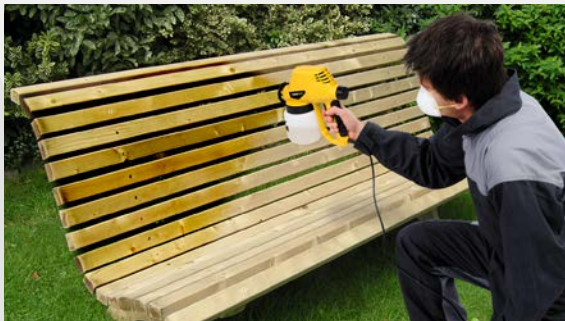

POWERPLUS
HIGH QUALITY TOOLS