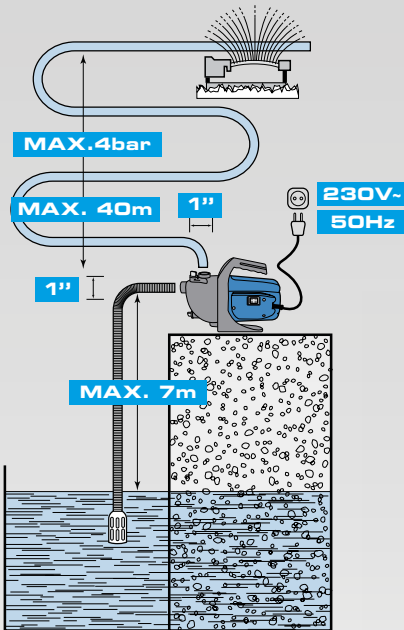

POWERPLUS
DESIGNED AND MARKETED BY VARIO
water

POW67930

POWERPLUS GARDEN PUMP 800W

TUINPOMP • POMPE DE JARDIN
GARTENPUMPE • BOMBA DE JARDÍN

IMPORTANT FEATURES

- 1. WATER OUTLET**
WATERUITGANG // SORTIE D'EAU
WASSERAUSGANG // SALIDA DE AGUA
- 2. WATER INLET**
WATERINGANG // ENTRÉE D'EAU
WASSEREINGANG // ENTRADA DE AGUA
- 3. CARRYING HANDLE**
DRAAGHANDVAT // POIGNÉE DE TRANSPORT
TRAGEGRIF // ASA PARA TRANSPORTE
- 4. MOTOR HOUSING**
MOTORBEHUIZING // CARTER MOTEUR
MOTORGEHÄUSE // CÁRTER DEL MOTOR

AVAILABLE AUGUST 2013

GARDEN PUMP 800W - POW67930

The Powerplus POW67930 garden pump is the perfect device to irrigate large surfaces. Top performance in pressure and pump output. The tap water dispensers are switched on automatically when there is a demand for water – and are also suitable for sprinkler systems. Simple installation and operation. The maximum suction height is 7m, the delivery height 40m. This pump is suitable for water temperatures up to 35°C.

TECHNICAL SPECIFICATIONS POW67930		Features	Box content	Symbols
Rated power	800W	• for clean water	1x water pump	  
Rated voltage	230V~ 50Hz		1x outlet connection	
Max. delivery height	40m		1,2m electric cable	
Max. suction level of height	7m		1x manual	
Max. water temperature	35°C			
Max. delivery rate	3200 l/h			
Cable length	1,2m			