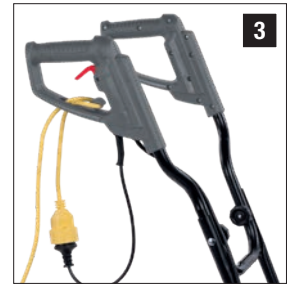

**320 mm
WIDTH**

**220 mm
DEPTH**

**4
KNIVES**

1 BIKE HANDLE
STUURHANDGREEP
POIGNÉE DE TYPE GUIDON
FAHRRADGRIFF
MANGO DE BICICLETA

2 FOLDABLE HANDLE
PLOOIBARE HANDGREEP
POIGNÉE REPLIABLE
KLAPPBARER GRIFF
MANGO PLEGABLE

3 CABLE RELIEF
TREKONTLASTING
SERRE-CÂBLE
KABEL-ZUGENTLASTUNG
SEGURO PARA CABLE

4 SAFETY SWITCH
VEILIGHEIDSSCHAKELAAR
INTERRUPTEUR DE SÛRETÉ
SICHERHEITSSCHALTER
INTERRUPTOR DE SEGURIDAD

5 4 EASY REPLACEABLE KNIVES
(HARD METAL)
FREESMESSEN
DENTS
MESSER
DIENTES

TILLING PATTERN A

TILLING PATTERN B

POWERPLUS

POWEG7010

CULTIVATOR 1050W

This handy electric cultivator is ideal for any small-scale garden job. In springtime you can cultivate firm ground, aerate soil and dig in fertilisers or compost. In summer you can use our POWEG7010 for digging up weeds or cultivating flower beds and vegetable gardens.

The Powerplus POWEG7010 working width equals 320mm and its working depth 220mm. It comes with an ergonomic bike handle that can be folded to store your cultivator without taking up too much place.

TECHNICAL SPECIFICATIONS POWEG7010		Features	Box content	Symbols
Rated voltage	230-240V~ 50Hz	<ul style="list-style-type: none"> • Cable relief • 4 hard metal knives • Safety switch • Bike handle • Foldable for easy storage 	1x cultivator	 
Power power	1050W		4x knives	
Rotation speed	380min ⁻¹		1x manual	
Working width	320mm			
Working depth	220mm			
Knives	4			