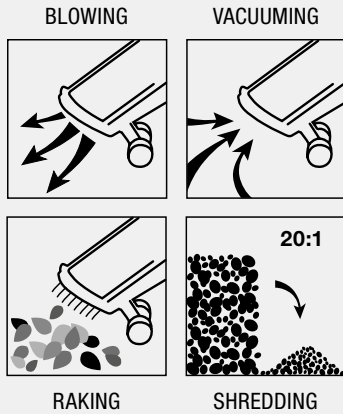

POWERPLUS
HIGH QUALITY TOOLS

4 FUNCTIONS

INTEGRATED RAKE

DOUBLE WHEEL SUPPORT

+ CARRYING BELT

POWXG4038

LEAF BLOWER/ VACUUM

3300W | 45L