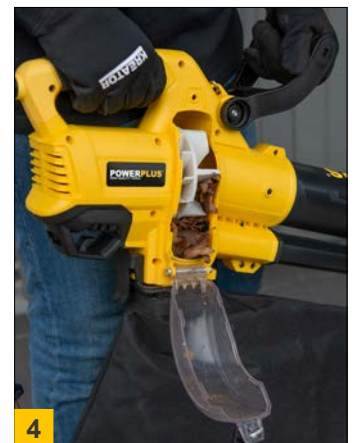

BLADBLAZER/-ZUIGER
ASPIRATEUR/SOUFFLEUR DE FEUILLES
LAUBSAUGER/-BLÄSER
ASPIRADOR/SOPLADOR DE HOJAS

IMPORTANT FEATURES

3300
WATT

300
km/h

4
FUNCTIONS

3
YEAR
WARRANTY

- ELECTRIC SPEED CONTROL**
SNELHEIDSREGELAAR // RÉGULATEUR DE VITESSE
GESCHWINDIGKEITSREGLER // CONTROL DE VELOCIDAD
- QUICK RELEASE COLLECTION BAG**
OPVANGZAK MET SNELKOPPELING // SAC DE RÉCUPÉRATION À DÉMONTAGE RAPIDE
SCHNELLVERSCHLUSS-FANGSACK // BOLSA DE RECOLECCIÓN CON ENGANCHE FÁCIL
- VACUUM SELECTOR LEVER**
KEUZEHENDEL BLAZEN-ZUIGEN // LEVIER DE SÉLECTION ASPIRATION-SOUFFLAGE
UMSTELLHEBEL BLASEN-SAUGEN // PALANCA DE SELECCIÓN DEL ASPIRADOR
- INSPECTION WINDOW**
INSPECTIEVENSTER // FENÊTRE D'INSPECTION // INSPEKTIONSFENSTER // MIRILLA
- INTEGRATED RAKE**
INGEBOWDE HARK // RÂTEAU INTÉGRÉ
INTEGRIERTEN HARKE // RASTRILLO INTEGRADO
- CARRYING BELT**
DRAAGRIEM // BANDOULIÈRE // TRAGERIEMEN // CORREA DE TRANSPORTE

POWERPLUS
HIGH QUALITY TOOLS

POWXG4038

LEAF BLOWER/VACUUM 3300W | 45L

Enjoying a lawn without leaves? This Powerplus leaf blower/vacuum with 3300W of power is able to blow away leaves, as well as to vacuum and shred garden debris. It makes the leaves up to 20 times smaller and collects them into the large collecting bag of 45 litres. Finally you will make good use of the built-in rake for raking garden waste together. Jammed leaves are immediately removable from behind the transparent valve.

With the powerful motor you blow away leaves up to 300km/h. In case you wish to blow at a lower speed, you simply regulate it with the speed control. Two support wheels let you move around easily throughout the entire yard. While working you hold the device firmly with the adjustable extra handle. And let's not forget about the carrying belt for optimal comfort.