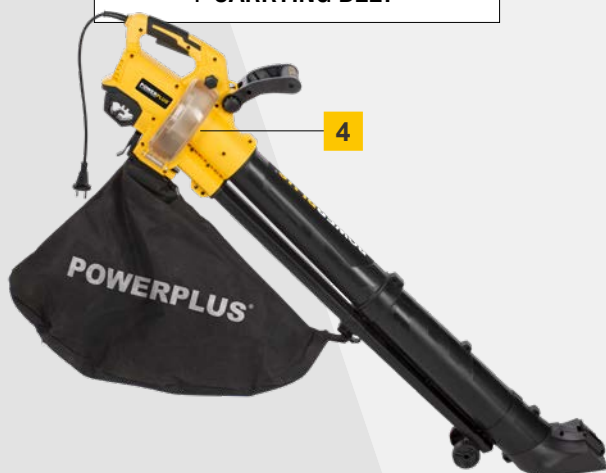

POWERPLUS
HIGH QUALITY TOOLS

4 FUNCTIONS

INTEGRATED RAKE

DOUBLE WHEEL SUPPORT

+ CARRYING BELT

POWXG4038

LEAF BLOWER/ VACUUM

3300W | 45L

BLADBLAZER/-ZUIGER
ASPIRATEUR/SOUFFLEUR DE FEUILLES
LAUBSAUGER/-BLÄSER
ASPIRADOR/SOPLADOR DE HOJAS

IMPORTANT FEATURES

3300
WATT

300
km/h

4
FUNCTIONS

3
YEAR
WARRANTY

- ELECTRIC SPEED CONTROL**
SNELHEIDSREGELAAR // RÉGULATEUR DE VITESSE
GESCHWINDIGKEITSREGLER // CONTROL DE VELOCIDAD
- QUICK RELEASE COLLECTION BAG**
OPVANGZAK MET SNELKOPPELING // SAC DE RÉCUPÉRATION À DÉMONTAGE RAPIDE
SCHNELLVERSCHLUSS-FANGSACK // BOLSA DE RECOLECCIÓN CON ENGANCHE FÁCIL
- VACUUM SELECTOR LEVER**
KEUZEHENDEL BLAZEN-ZUIGEN // LEVIER DE SÉLECTION ASPIRATION-SOUFFLAGE
UMSTELLHEBEL BLASEN-SAUGEN // PALANCA DE SELECCIÓN DEL ASPIRADOR
- INSPECTION WINDOW**
INSPECTIEVENSTER // FENÊTRE D'INSPECTION // INSPEKTIONSFENSTER // MIRILLA
- INTEGRATED RAKE**
INGEBOWDE HARK // RÂTEAU INTÉGRÉ
INTEGRIERTEN HARKE // RASTRILLO INTEGRADO
- CARRYING BELT**
DRAAGRIEM // BANDOULIÈRE // TRAGERIEMEN // CORREA DE TRANSPORTE

POWERPLUS
HIGH QUALITY TOOLS

POWXG4038

LEAF BLOWER/VACUUM 3300W | 45L

Enjoying a lawn without leaves? This Powerplus leaf blower/vacuum with 3300W of power is able to blow away leaves, as well as to vacuum and shred garden debris. It makes the leaves up to 20 times smaller and collects them into the large collecting bag of 45 litres. Finally you will make good use of the built-in rake for raking garden waste together. Jammed leaves are immediately removable from behind the transparent valve.

With the powerful motor you blow away leaves up to 300km/h. In case you wish to blow at a lower speed, you simply regulate it with the speed control. Two support wheels let you move around easily throughout the entire yard. While working you hold the device firmly with the adjustable extra handle. And let's not forget about the carrying belt for optimal comfort.