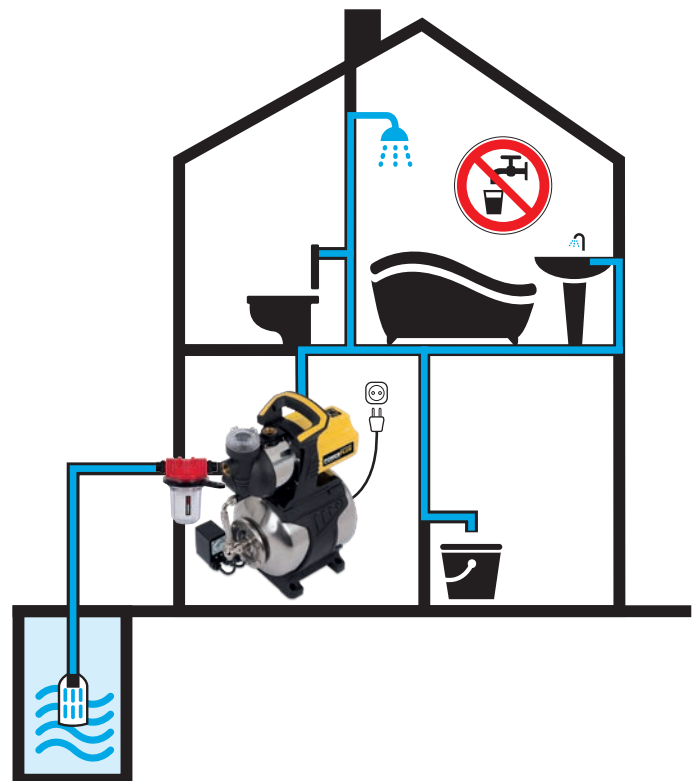

POWERPLUS

POWACW04

FILTER 1L

FILTER - PROPER WATER // FILTRE - EAUX PROPRES
FILTER - KLARWASSER // FILTRO - AGUAS LIMPIAS

IMPORTANT FEATURES

**FITS ALL POWERPLUS
WATER PUMPS**

+ SPANNER INCLUDED

AVAILABLE DECEMBER

With this Powerplus POWACW04 filter you can re-use without worries rain water for shower, toilet and washing machine. It is compatible with all Powerplus water pumps and is able to absorb 1 litre of clean water.

A spanner for easy (dis)connection is included. The connection type measures 1".

The filtered water is not drinkable.

TECHNICAL SPECIFICATIONS POWACW04		Features	Box content
Capacity	1L	• Clean water <i>(The filtered water is not drinkable)</i>	1x filter
Connection type	1"		1x spanner